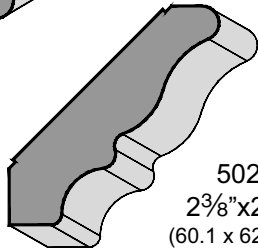

5-Piece Laminate

Polyester

Ember

Frame Options

4741

4459

Molding Options

4022
5/8" x 2 3/4"
(60.1 x 62.7mm)

4632
1/4" x 1 1/4"
(7 x 31.9mm)

5027
2 3/8" x 2 7/16"
(60.1 x 62.7mm)

4786
3/4" x 3/4"
(19.4 x 19.4mm)

WP22
3 13/16" x 3 3/8"
(97.6 x 85.1mm)

4021
3 5/16" x 1 13/16"
(84.9 x 46.3mm)

4409
3/4" x 1/2"
(19.8 x 13.3mm)