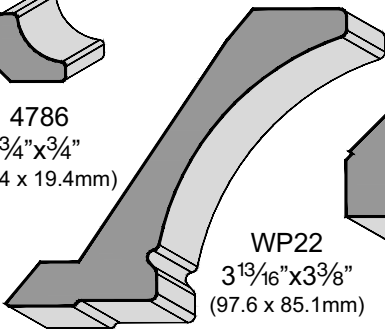

4632
¼"x1¼"
(7 x 31.9mm)

WP22
3¹³/₁₆"x3³/₈"
(97.6 x 85.1mm)

4786
¾"x¾"
(19.4 x 19.4mm)

4022
5/8"x2¾"
(60.1 x 62.7mm)

Panel

P2D

Sheet Goods

Color	Polyester 2'x8' PSA	Polyester on 5.2mm Core	HPL
Grigio	x	x	

4459

4741

4307

Molding Options

4786
3/4" x 3/4"
(19.4 x 19.4mm)

WP22
3 13/16" x 3 3/8"
(97.6 x 85.1mm)

5027
2 3/8" x 2 7/16"
(60.1 x 62.7mm)

4022
5/8" x 2 3/4"
(60.1 x 62.7mm)

4439
1" x 1"
(25.6 x 25.6mm)

4634
3 1/16" x 3 1/8"
(78.4 x 79.2mm)

4632
1/4" x 1 1/4"
(7 x 31.9mm)

4021
3 5/16" x 1 13/16"
(84.9 x 46.3mm)

Panel

P2D

Sheet Goods

Color	Polyester 2'x8' PSA	Polyester on 5.2mm Core	HPL
White Chocolate	x	x	