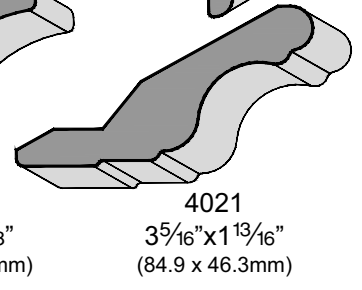

4632
¼"x1¼"
(7 x 31.9mm)

WP22
3¹³/₁₆"x3³/₈"
(97.6 x 85.1mm)

4786
¾"x¾"
(19.4 x 19.4mm)

4022
5/8"x2¾"
(60.1 x 62.7mm)

Panel

P2D

Sheet Goods

Color	Polyester 2'x8' PSA	Polyester on 5.2mm Core	HPL
Grigio	x	x	

4459

4741

4307

Molding Options

4786
3/4" x 3/4"
(19.4 x 19.4mm)

WP22
3 13/16" x 3 3/8"
(97.6 x 85.1mm)

5027
2 3/8" x 2 7/16"
(60.1 x 62.7mm)

4022
5/8" x 2 3/4"
(60.1 x 62.7mm)

4439
1" x 1"
(25.6 x 25.6mm)

4634
3 1/16" x 3 1/8"
(78.4 x 79.2mm)

4632
1/4" x 1 1/4"
(7 x 31.9mm)

4021
3 5/16" x 1 13/16"
(84.9 x 46.3mm)

Panel

P2D

Sheet Goods

Color	Polyester 2'x8' PSA	Polyester on 5.2mm Core	HPL
White Chocolate	x	x	