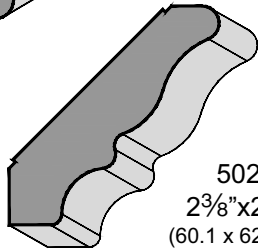

5-Piece Laminate

Polyester

Mystic

Frame Options

4741

4459

Molding Options

4022
5/8" x 2 3/4"
(60.1 x 62.7mm)

4632
1/4" x 1 1/4"
(7 x 31.9mm)

5027
2 3/8" x 2 7/16"
(60.1 x 62.7mm)

4786
3/4" x 3/4"
(19.4 x 19.4mm)

WP22
3 13/16" x 3 3/8"
(97.6 x 85.1mm)

4021
3 5/16" x 1 13/16"
(84.9 x 46.3mm)

4409
3/4" x 1/2"
(19.8 x 13.3mm)