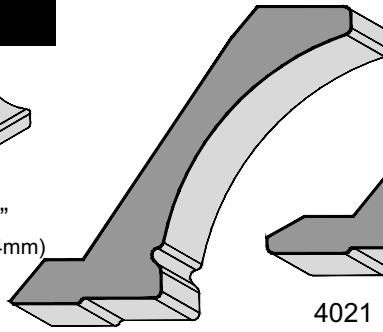

5-Piece Laminate

Polyester

Mystic

Frame Options

4741

4459

Molding Options

4022
5/8" x 2 3/4"
(60.1 x 62.7mm)

4632
1/4" x 1 1/4"
(7 x 31.9mm)

5027
2 3/8" x 2 7/16"
(60.1 x 62.7mm)

4786
3/4" x 3/4"
(19.4 x 19.4mm)

WP22
3 13/16" x 3 3/8"
(97.6 x 85.1mm)

4021
3 5/16" x 1 13/16"
(84.9 x 46.3mm)

4409
3/4" x 1/2"
(19.8 x 13.3mm)