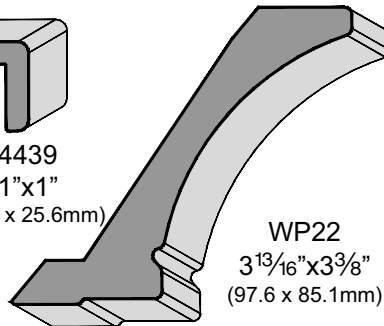

4307

4741

4546

4459

Molding Options

4634
3¹/₁₆" x 3¹/₈"
(78.4 x 79.2mm)

4786
3/4" x 3/4"
(19.4 x 19.4mm)

4439
1" x 1"
(25.6 x 25.6mm)

WP22
3¹³/₁₆" x 3³/₈"
(97.6 x 85.1mm)

4632
1/4" x 1/4"
(7 x 31.9mm)

4021
3⁵/₁₆" x 1¹³/₁₆"
(84.9 x 46.3mm)

4022
5/8" x 2³/₄"
(60.1 x 62.7mm)

Panel

P2D

Sheet Goods

Color	Polyester 2'x8' PSA	Polyester on 5.2mm Core	HPL
Dark Chocolate	x	x	

4439
1"x1"
(25.6 x 25.6mm)

4021
3⁵/₁₆"x1¹³/₁₆"
(84.9 x 46.3mm)

4786
3/4"x3/4"
(19.4 x 19.4mm)

4409
3/4"x1/2"
(19.8 x 13.3mm)

4632
1/4"x1 1/4"
(7 x 31.9mm)

WP22
3¹³/₁₆"x3³/₈"
(97.6 x 85.1mm)

5027
2³/₈"x2⁷/₁₆"
(60.1 x 62.7mm)