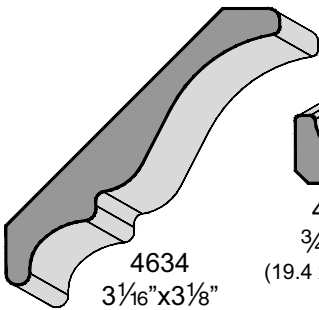

4307

4741

4546

4459

Molding Options

4634
3¹/₁₆" x 3¹/₈"
(78.4 x 79.2mm)

4786
3/4" x 3/4"
(19.4 x 19.4mm)

4439
1" x 1"
(25.6 x 25.6mm)

WP22
3¹³/₁₆" x 3³/₈"
(97.6 x 85.1mm)

4632
1/4" x 1/4"
(7 x 31.9mm)

4021
3⁵/₁₆" x 1¹³/₁₆"
(84.9 x 46.3mm)

4022
5/8" x 2³/₄"
(60.1 x 62.7mm)

Panel

P2D

Sheet Goods

Color	Polyester 2'x8' PSA	Polyester on 5.2mm Core	HPL
Dark Chocolate	x	x	

4439
1"x1"
(25.6 x 25.6mm)

4021
3⁵/₁₆"x1¹³/₁₆"
(84.9 x 46.3mm)

4786
3/4"x3/4"
(19.4 x 19.4mm)

4409
3/4"x1/2"
(19.8 x 13.3mm)

4632
1/4"x1 1/4"
(7 x 31.9mm)

WP22
3¹³/₁₆"x3³/₈"
(97.6 x 85.1mm)

5027
2³/₈"x2⁷/₁₆"
(60.1 x 62.7mm)