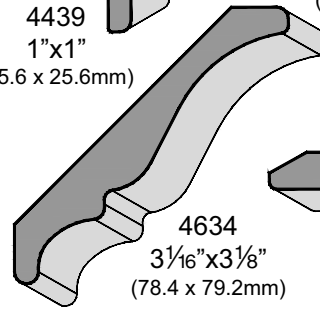

4439
1"x1"
(25.6 x 25.6mm)

4021
3⁵/₁₆"x1¹³/₁₆"
(84.9 x 46.3mm)

4786
3/4"x3/4"
(19.4 x 19.4mm)

4409
3/4"x1/2"
(19.8 x 13.3mm)

4632
1/4"x1 1/4"
(7 x 31.9mm)

WP22
3¹³/₁₆"x3³/₈"
(97.6 x 85.1mm)

5027
2³/₈"x2⁷/₁₆"
(60.1 x 62.7mm)

4632
¼"x1¼"
(7 x 31.9mm)

WP22
3¹³/₁₆"x3³/₈"
(97.6 x 85.1mm)

4786
¾"x¾"
(19.4 x 19.4mm)

4022
5/8"x2¾"
(60.1 x 62.7mm)

Panel

P2D

Sheet Goods

Color	Polyester 2'x8' PSA	Polyester on 5.2mm Core	HPL
Grigio	x	x	

4459

4741

4307

Molding Options

4786
3/4" x 3/4"
(19.4 x 19.4mm)

WP22
3 13/16" x 3 3/8"
(97.6 x 85.1mm)

5027
2 3/8" x 2 7/16"
(60.1 x 62.7mm)

4022
5/8" x 2 3/4"
(60.1 x 62.7mm)

4439
1" x 1"
(25.6 x 25.6mm)

4634
3 1/16" x 3 1/8"
(78.4 x 79.2mm)

4632
1/4" x 1 1/4"
(7 x 31.9mm)

4021
3 5/16" x 1 13/16"
(84.9 x 46.3mm)

Panel

P2D

Sheet Goods

Color	Polyester 2'x8' PSA	Polyester on 5.2mm Core	HPL
White Chocolate	x	x	