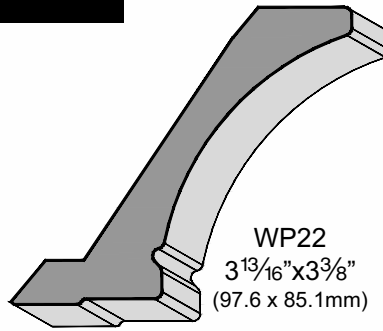

WP22
3¹³/₁₆" x 3³/₈"
(97.6 x 85.1mm)

4632
1/4" x 1/4"
(7 x 31.9mm)

4021
3⁵/₁₆" x 1¹³/₁₆"
(84.9 x 46.3mm)

4022
5/8" x 2³/₄"
(60.1 x 62.7mm)

Panel

P2D

Sheet Goods

Color	Polyester 2'x8' PSA	Polyester on 5.2mm Core	HPL
Dark Chocolate	x	x	

4439
1"x1"
(25.6 x 25.6mm)

4021
3⁵/₁₆"x1¹³/₁₆"
(84.9 x 46.3mm)

4786
3/4"x3/4"
(19.4 x 19.4mm)

4409
3/4"x1/2"
(19.8 x 13.3mm)

4632
1/4"x1 1/4"
(7 x 31.9mm)

WP22
3¹³/₁₆"x3³/₈"
(97.6 x 85.1mm)

5027
2³/₈"x2⁷/₁₆"
(60.1 x 62.7mm)

Frame Options

4300

4307

4741

4546

4459

Molding Options

4439
1"x1"
(25.6 x 25.6mm)

4632
¼"x1¼"
(7 x 31.9mm)

WP22
3¹³/₁₆"x3³/₈"
(97.6 x 85.1mm)

4786
¾"x¾"
(19.4 x 19.4mm)

4022
5/8"x2¾"
(60.1 x 62.7mm)

Panel

P2D

Sheet Goods

Color	Polyester 2'x8' PSA	Polyester on 5.2mm Core	HPL
Grigio	x	x	