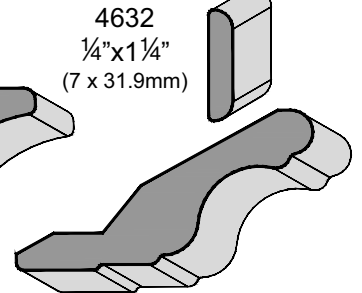

4632
¼"x1¼"
(7 x 31.9mm)

WP22
3¹³/₁₆"x3³/₈"
(97.6 x 85.1mm)

4786
¾"x¾"
(19.4 x 19.4mm)

4022
5/8"x2¾"
(60.1 x 62.7mm)

Panel

P2D

Sheet Goods

Color	Polyester 2'x8' PSA	Polyester on 5.2mm Core	HPL
Grigio	x	x	

4459

4741

4307

Molding Options

4786
3/4" x 3/4"
(19.4 x 19.4mm)

WP22
3 13/16" x 3 3/8"
(97.6 x 85.1mm)

5027
2 3/8" x 2 7/16"
(60.1 x 62.7mm)

4022
5/8" x 2 3/4"
(60.1 x 62.7mm)

4439
1" x 1"
(25.6 x 25.6mm)

4634
3 1/16" x 3 1/8"
(78.4 x 79.2mm)

4632
1/4" x 1 1/4"
(7 x 31.9mm)

4021
3 5/16" x 1 13/16"
(84.9 x 46.3mm)

Panel

P2D

Sheet Goods

Color	Polyester 2'x8' PSA	Polyester on 5.2mm Core	HPL
White Chocolate	x	x	