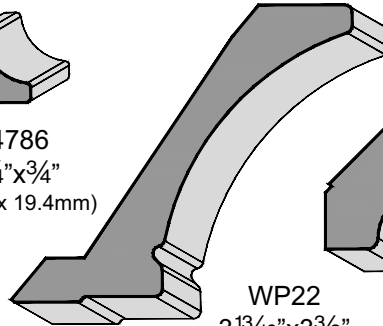

WP22
3¹³/₁₆" x 3³/₈"
(97.6 x 85.1mm)

4632
1/4" x 1/4"
(7 x 31.9mm)

4021
3⁵/₁₆" x 1¹³/₁₆"
(84.9 x 46.3mm)

4022
5/8" x 2³/₄"
(60.1 x 62.7mm)

Panel

P2D

Sheet Goods

Color	Polyester 2'x8' PSA	Polyester on 5.2mm Core	HPL
Dark Chocolate	x	x	

4439
1"x1"
(25.6 x 25.6mm)

4021
3⁵/₁₆"x1¹³/₁₆"
(84.9 x 46.3mm)

4786
3/4"x3/4"
(19.4 x 19.4mm)

4409
3/4"x1/2"
(19.8 x 13.3mm)

4632
1/4"x1 1/4"
(7 x 31.9mm)

WP22
3¹³/₁₆"x3³/₈"
(97.6 x 85.1mm)

5027
2³/₈"x2⁷/₁₆"
(60.1 x 62.7mm)

4022
5/8"x2³/₄"
(60.1 x 62.7mm)

Panel

P2D

Sheet Goods

Color	Polyester 2'x8' PSA	Polyester on 5.2mm Core	HPL
Milano Oak		x	

Door Shown: *Mystique*

Door Frame Profile: 4459
Drawer Front Profile: 4459

Grigio