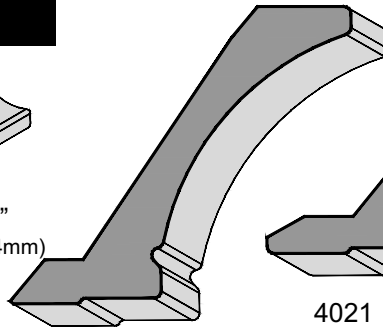

5-Piece Laminate

Polyester

Ember

Frame Options

4741

4459

Molding Options

4022
5/8" x 2 3/4"
(60.1 x 62.7mm)

4632
1/4" x 1 1/4"
(7 x 31.9mm)

5027
2 3/8" x 2 7/16"
(60.1 x 62.7mm)

4786
3/4" x 3/4"
(19.4 x 19.4mm)

WP22
3 13/16" x 3 3/8"
(97.6 x 85.1mm)

4021
3 5/16" x 1 13/16"
(84.9 x 46.3mm)

4409
3/4" x 1/2"
(19.8 x 13.3mm)