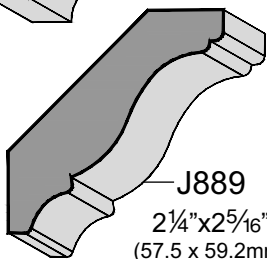

Crown Molding Nailer Strips

*J1811
3/4" x 3/4"
(19.1 x 19.1mm)

*J1812
1 1/8" x 3/4"
(28.6 x 19.1mm)

*J1813
1 1/4" x 3/4"
(31.8 x 19.1mm)

*J1814
1 1/2" x 3/4"
(38.1 x 19.1mm)

Crown Molding

J055
1" x 1 3/16"
(25.1 x 29.5mm)

J056
1 5/8" x 1 5/8"
(41.4 x 41.4mm)

J979
1 3/8" x 2 1/16"
(34.3 x 52.2mm)

J128
2 1/8" x 2 1/8"
(53.6 x 54.7mm)

J598
1 3/4" x 2 3/8"
(43.8 x 60.2mm)

J695
2 1/8" x 2 13/16"
(54.8 x 71.6mm)

J010
2 3/16" x 2 11/16"
(55.3 x 68.5mm)

J1133
5" x 5"
(127 x 127mm)

J070
4 3/16" x 4 1/4"
(105.9 x 107.5mm)

J1286
2 7/16" x 5 7/16"
(61.8 x 137.5mm)

J889
2 1/4" x 2 5/16"
(57.5 x 59.2mm)

J881
2 9/16" x 2 1/2"
(64.6 x 63.1mm)

*J1528
3 1/8" x 3 13/16"
(80.2 x 96.8mm)

J883
2³/₈"x1³/₄"
(60.2 x 44.5mm)

J247
3¹/₁₆"x2¹/₁₆"
(78.6 x 53.2mm)

J023
2⁷/₈"x1¹³/₁₆"
(72.6 x 46.8mm)

J1139
2⁷/₁₆"x2⁷/₁₆"
(62.6 x 62.6mm)

*J1312
3"x3"
(76.2 x 76.2mm)

J011
3¹/₈"x3¹/₈"
(79.4 x 79.4mm)

J253
2¹/₁₆"x2¹/₁₆"
(68.7 x 68.3mm)