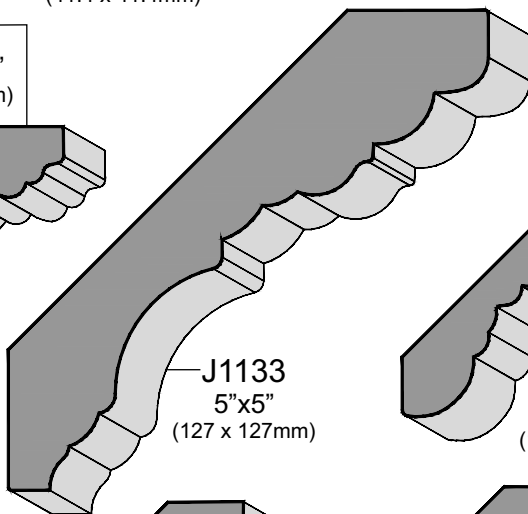

Crown Molding Nailer Strips

*J1811
3/4" x 3/4"
(19.1 x 19.1mm)

*J1812
1 1/8" x 3/4"
(28.6 x 19.1mm)

*J1813
1 1/4" x 3/4"
(31.8 x 19.1mm)

*J1814
1 1/2" x 3/4"
(38.1 x 19.1mm)

Crown Molding

J055
1" x 1 3/16"
(25.1 x 29.5mm)

J056
1 5/8" x 1 5/8"
(41.4 x 41.4mm)

J979
1 3/8" x 2 1/16"
(34.3 x 52.2mm)

J128
2 1/8" x 2 1/8"
(53.6 x 54.7mm)

J598
1 3/4" x 2 3/8"
(43.8 x 60.2mm)

J695
2 1/8" x 2 13/16"
(54.8 x 71.6mm)

J010
2 3/16" x 2 11/16"
(55.3 x 68.5mm)

J1133
5" x 5"
(127 x 127mm)

J070
4 3/16" x 4 1/4"
(105.9 x 107.5mm)

J1286
2 7/16" x 5 7/16"
(61.8 x 137.5mm)

J889
2 1/4" x 2 5/16"
(57.5 x 59.2mm)

J881
2 9/16" x 2 1/2"
(64.6 x 63.1mm)

*J1528
3 1/8" x 3 13/16"
(80.2 x 96.8mm)

J883
2³/₈"x1³/₄"
(60.2 x 44.5mm)

J247
3¹/₁₆"x2¹/₁₆"
(78.6 x 53.2mm)

J023
2⁷/₈"x1¹³/₁₆"
(72.6 x 46.8mm)

J1139
2⁷/₁₆"x2⁷/₁₆"
(62.6 x 62.6mm)

*J1312
3"x3"
(76.2 x 76.2mm)

J011
3¹/₈"x3¹/₈"
(79.4 x 79.4mm)

J253
2¹/₁₆"x2¹/₁₆"
(68.7 x 68.3mm)