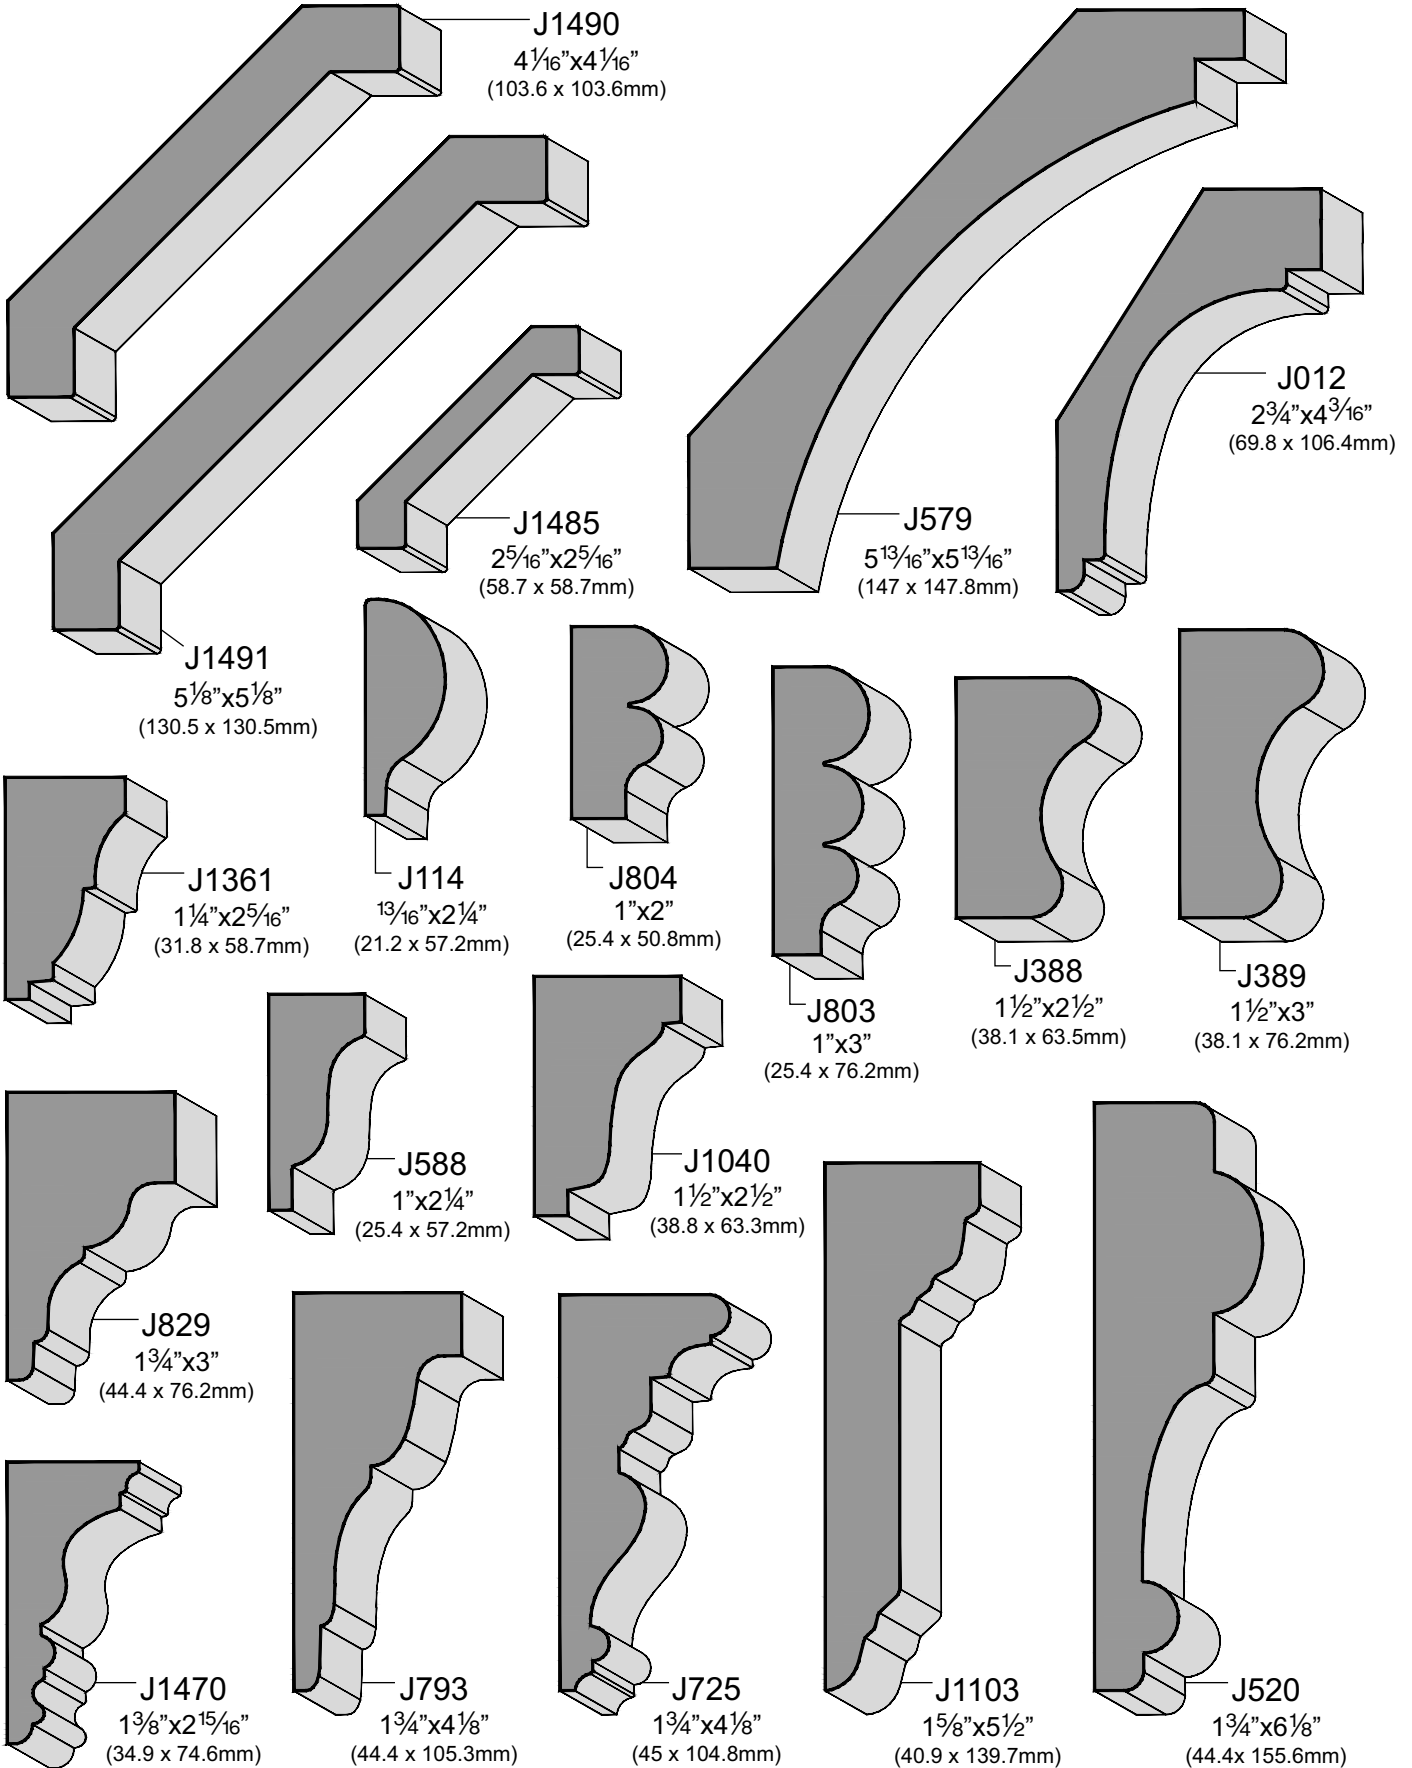

WOOD PRODUCTS

WOOD MOLDINGS - Crown Molding

WOOD PRODUCTS
2 Wood Moldings