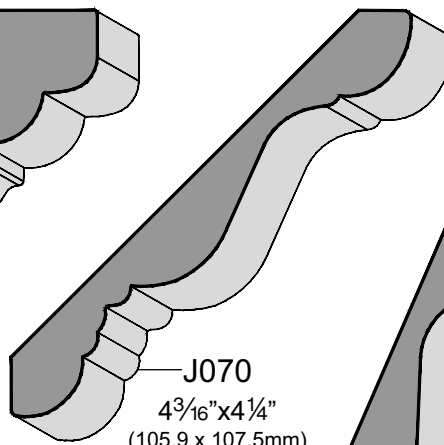

Crown Molding Nailer Strips

*J1811
3/4" x 3/4"
(19.1 x 19.1mm)

*J1812
1 1/8" x 3/4"
(28.6 x 19.1mm)

*J1813
1 1/4" x 3/4"
(31.8 x 19.1mm)

*J1814
1 1/2" x 3/4"
(38.1 x 19.1mm)

Crown Molding

J055
1" x 1 3/16"
(25.1 x 29.5mm)

J056
1 5/8" x 1 5/8"
(41.4 x 41.4mm)

J979
1 3/8" x 2 1/16"
(34.3 x 52.2mm)

J128
2 1/8" x 2 1/8"
(53.6 x 54.7mm)

J598
1 3/4" x 2 3/8"
(43.8 x 60.2mm)

J695
2 1/8" x 2 13/16"
(54.8 x 71.6mm)

J010
2 3/16" x 2 11/16"
(55.3 x 68.5mm)

J1133
5" x 5"
(127 x 127mm)

J070
4 3/16" x 4 1/4"
(105.9 x 107.5mm)

J1286
2 7/16" x 5 7/16"
(61.8 x 137.5mm)

J889
2 1/4" x 2 5/16"
(57.5 x 59.2mm)

J881
2 9/16" x 2 1/2"
(64.6 x 63.1mm)

*J1528
3 1/8" x 3 13/16"
(80.2 x 96.8mm)

J883
2³/₈"x1³/₄"
(60.2 x 44.5mm)

J247
3¹/₁₆"x2¹/₁₆"
(78.6 x 53.2mm)

J023
2⁷/₈"x1¹³/₁₆"
(72.6 x 46.8mm)

J1139
2⁷/₁₆"x2⁷/₁₆"
(62.6 x 62.6mm)

*J1312
3"x3"
(76.2 x 76.2mm)

J011
3¹/₈"x3¹/₈"
(79.4 x 79.4mm)

J253
2¹/₁₆"x2¹/₁₆"
(68.7 x 68.3mm)