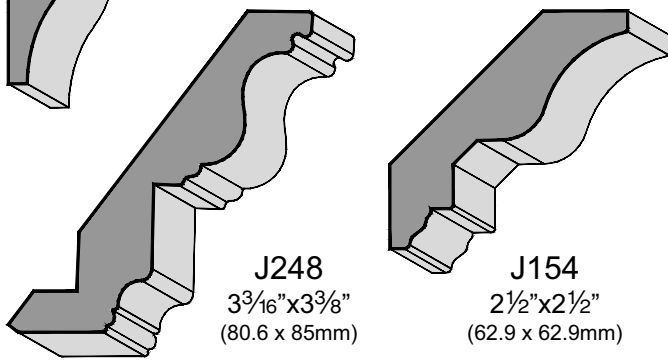

Crown/Dentil Compatibility Chart

	J047	J125	J126	J129	J132	J155	J156	J1415
J123		✓	✓	✓	✓			✓
J124		✓	✓	✓	✓			✓
J153					✓	✓		
J154					✓			
J248	✓