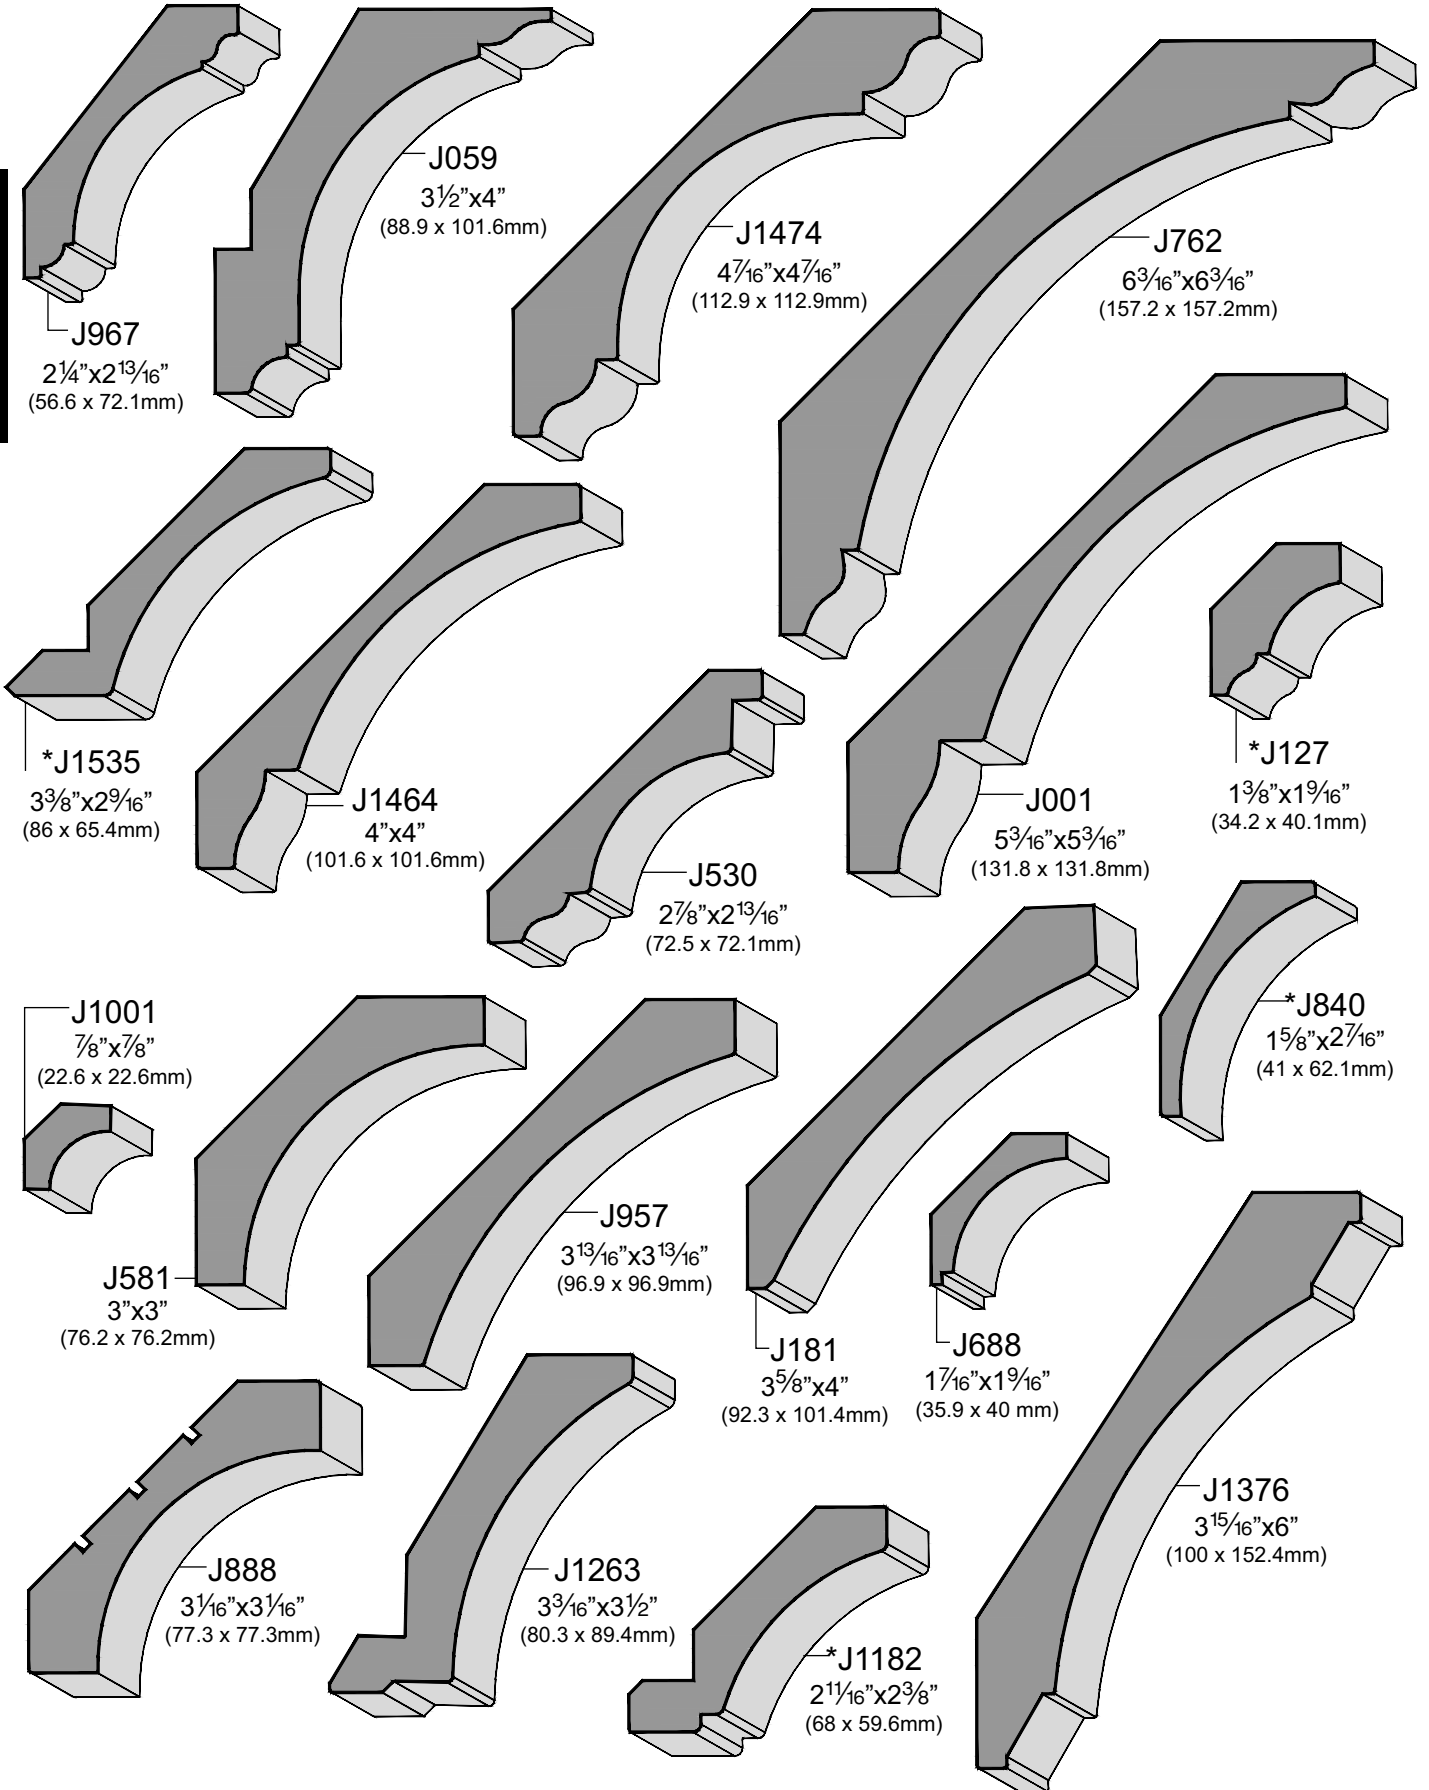

J013
2¹/₄"x2³/₄"
(57.5 x 70.2mm)

*J811
1¹/₂"x1¹/₁₆"
(12.7 x 17.5mm)

*J810
9¹/₁₆"x1¹/₈"
(14.3 x 28.6mm)

J1274
9¹/₁₆"x1"
(14.1 x 25.9mm)

J223
3⁴/₄"x3⁴/₄"
(18.8 x 18.8mm)

J891
1¹/₂"x1"
(12.4 x 25.3mm)

WOOD PRODUCTS

WOOD MOLDINGS - Crown Molding

2 WOOD PRODUCTS
Wood Moldings

*J887
1 1/8" x 1 1/8"
(28.8 x 28.8mm)

*J008
1 5/16" x 1 3/4"
(32.9 x 44.6mm)

*J807
1 1/8" x 1 13/16"
(28.3 x 46.7mm)

J1194
1 5/8" x 2 13/16"
(42 x 71.6mm)