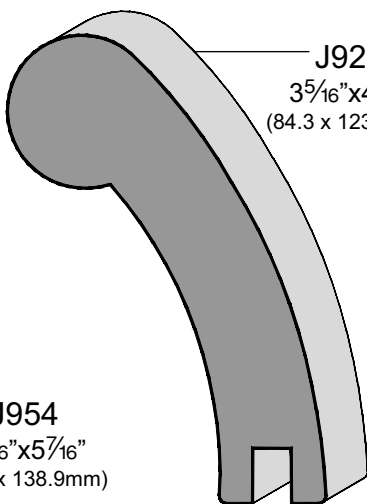

# Handrail Molding

WOOD PRODUCTS  
Wood Moldings

**J003**  
1 1/4" x 5"  
(31.8 x 127mm)

**J956**  
1 1/2" x 5"  
(38.1 x 127mm)

**J1111**  
1 1/2" x 5"  
(38.1 x 126.3mm)

**J1099**  
1 1/2" x 5 1/2"  
(38.1 x 139.7mm)

**J955**  
1 1/2" x 5 1/2"  
(38.1 x 139.7mm)

**J994**  
1 3/16" x 4 1/4"  
(30.6 x 108.4mm)

**J993**  
1 9/16" x 4 1/4"  
(39 x 108.4mm)

**J925**  
1 11/16" x 5 1/2"  
(43.7 x 139.7mm)

**J037**  
1 1/2" x 5 1/2"  
(38.1 x 139.7mm)

**J068**  
1 1/4" x 7 1/4"  
(31.8 x 184.2mm)

**J954**  
1 7/16" x 5 7/16"  
(36.5 x 138.9mm)

**J928**  
3 5/16" x 4 7/8"  
(84.3 x 123.9mm)

**J1283**  
1 1/4" x 5"  
(31.8 x 127mm)

**J664**  
5<sup>7</sup>/<sub>8</sub>" x 3"  
(149.3 x 76mm)

**J900**  
1<sup>1</sup>/<sub>2</sub>" x 1<sup>1</sup>/<sub>2</sub>"  
(38.1 x 38.1mm)

**J909**  
1<sup>15</sup>/<sub>16</sub>" x 1<sup>1</sup>/<sub>2</sub>"  
(49.4 x 37.6mm)