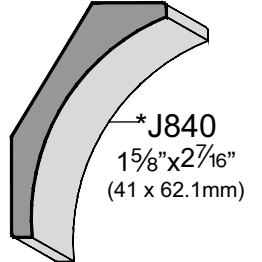

J253
2¹/₁₆"x2¹/₁₆"
(68.7 x 68.3mm)

J893
3¹/₈"x2¹⁵/₁₆"
(79.1 x 73.9mm)

J1386
2"x2"
(50.8 x 50.8mm)

J892
1³/₁₆"x2¹³/₁₆"
(30.5 x 71mm)

J1254
2⁵/₁₆"x2⁵/₈"
(58.9 x 67.4mm)

J882
3"x3"
(76.2 x 76.2mm)

J670
3⁵/₈"x3⁵/₈"
(92 x 92mm)

J1387
3³/₄"x3³/₄"
(95.3 x 95.3mm)

J013
2¹/₄"x2³/₄"
(57.5 x 70.2mm)

*J811
1²/₂"x1¹/₁₆"
(12.7 x 17.5mm)

*J810
9¹/₁₆"x1¹/₈"
(14.3 x 28.6mm)

J1274
9¹/₁₆"x1"
(14.1 x 25.9mm)

J223
3⁴/₄"x3⁴/₄"
(18.8 x 18.8mm)

J891
1²/₂"x1"
(12.4 x 25.3mm)

WOOD PRODUCTS

WOOD MOLDINGS - Crown Molding

2 WOOD PRODUCTS
Wood Moldings

*J887
1 1/8" x 1 1/8"
(28.8 x 28.8mm)

*J008
1 5/16" x 1 3/4"
(32.9 x 44.6mm)

*J807
1 1/8" x 1 13/16"
(28.3 x 46.7mm)

J1194
1 5/8" x 2 13/16"
(42 x 71.6mm)