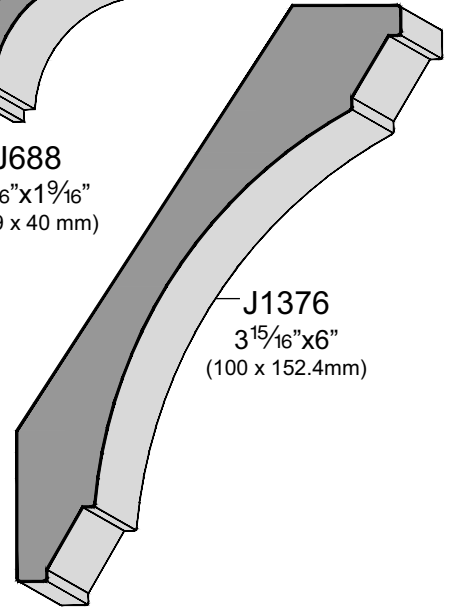

J253
2¹/₁₆"x2¹/₁₆"
(68.7 x 68.3mm)

J893
3¹/₈"x2¹⁵/₁₆"
(79.1 x 73.9mm)

J1386
2"x2"
(50.8 x 50.8mm)

J892
1³/₁₆"x2¹³/₁₆"
(30.5 x 71mm)

J1254
2⁵/₁₆"x2⁵/₈"
(58.9 x 67.4mm)

J882
3"x3"
(76.2 x 76.2mm)

J670
3⁵/₈"x3⁵/₈"
(92 x 92mm)

J1387
3³/₄"x3³/₄"
(95.3 x 95.3mm)

J013
2¹/₄"x2³/₄"
(57.5 x 70.2mm)

*J811
1²/₂"x1¹/₁₆"
(12.7 x 17.5mm)

*J810
9¹/₁₆"x1¹/₈"
(14.3 x 28.6mm)

J1274
9¹/₁₆"x1"
(14.1 x 25.9mm)

J223
3⁴/₄"x3⁴/₄"
(18.8 x 18.8mm)

J891
1²/₂"x1"
(12.4 x 25.3mm)

WOOD PRODUCTS

WOOD MOLDINGS - Crown Molding

2 WOOD PRODUCTS
Wood Moldings

*J887
1 1/8" x 1 1/8"
(28.8 x 28.8mm)

*J008
1 5/16" x 1 3/4"
(32.9 x 44.6mm)

*J807
1 1/8" x 1 13/16"
(28.3 x 46.7mm)

J1194
1 5/8" x 2 13/16"
(42 x 71.6mm)