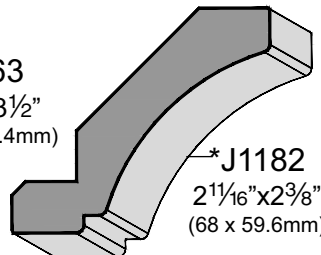

J253
2¹/₁₆"x2¹/₁₆"
(68.7 x 68.3mm)

J893
3¹/₈"x2¹⁵/₁₆"
(79.1 x 73.9mm)

J1386
2"x2"
(50.8 x 50.8mm)

J892
1³/₁₆"x2¹³/₁₆"
(30.5 x 71mm)

J1254
2⁵/₁₆"x2⁵/₈"
(58.9 x 67.4mm)

J882
3"x3"
(76.2 x 76.2mm)

J670
3⁵/₈"x3⁵/₈"
(92 x 92mm)

J1387
3³/₄"x3³/₄"
(95.3 x 95.3mm)

J013
2¹/₄"x2³/₄"
(57.5 x 70.2mm)

*J811
1²/₂"x1¹/₁₆"
(12.7 x 17.5mm)

*J810
9¹/₁₆"x1¹/₈"
(14.3 x 28.6mm)

J1274
9¹/₁₆"x1"
(14.1 x 25.9mm)

J223
3⁴/₄"x3⁴/₄"
(18.8 x 18.8mm)

J891
1²/₂"x1"
(12.4 x 25.3mm)

WOOD PRODUCTS

WOOD MOLDINGS - Crown Molding

2 WOOD PRODUCTS
Wood Moldings

*J887
1 1/8" x 1 1/8"
(28.8 x 28.8mm)

*J008
1 5/16" x 1 3/4"
(32.9 x 44.6mm)

*J807
1 1/8" x 1 13/16"
(28.3 x 46.7mm)

J1194
1 5/8" x 2 13/16"
(42 x 71.6mm)