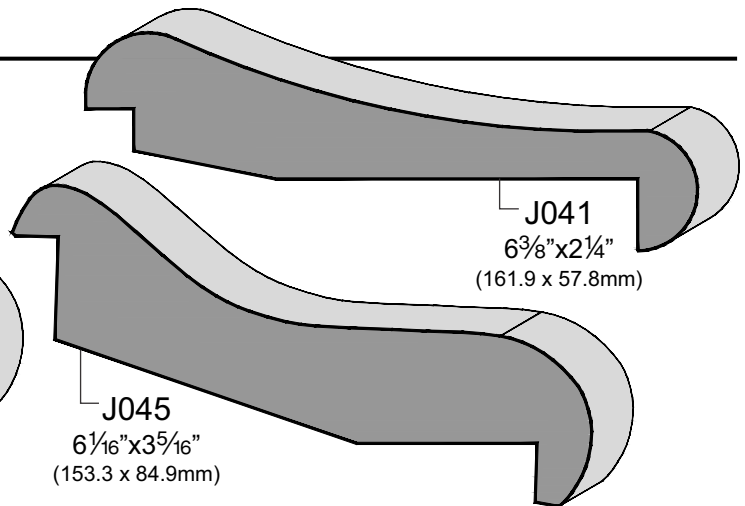

J041
6³/₈"x2¹/₄"
(161.9 x 57.8mm)

J045
6¹/₁₆"x3⁵/₁₆"
(153.3 x 84.9mm)