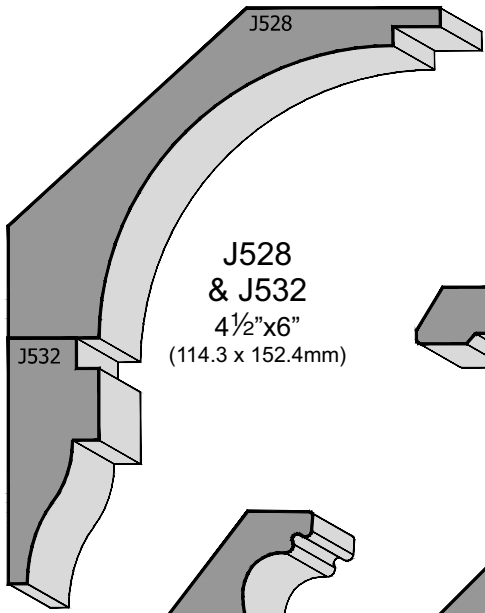

J382
2"x5"
(50.8 x 127mm)

J392
2"x3"
(50.8 x 76.2mm)

J841
3³/₈"x5⁹/₁₆"
(86.2 x 141.3mm)

J1484
5¹⁵/₁₆"x5¹⁵/₁₆"
(150.7 x 150.7mm)

J1613
3¹/₁₆"x1⁷/₁₆"
(78.3 x 36.4mm)

*J1612
3¹/₁₆"x2¹/₈"
(78.2 x 53.7mm)

J1859
2⁷/₈"x1⁵/₈"
(73.6 x 41.9mm)

*J1154
3¹/₁₆"x1⁷/₁₆"
(78.3 x 36.4mm)

*J1155
3¹/₁₆"x2¹/₈"
(78.2 x 53.7mm)

J1611
4³/₁₆"x2⁷/₈"
(106.5 x 73mm)

J1616
3¹/₁₆"x1⁷/₁₆"
(78.3 x 36.4mm)

J1615
3¹/₁₆"x2¹/₈"
(78.2 x 53.7mm)

J1614
4³/₁₆"x2⁷/₈"
(106.5 x 73mm)

*J1075
4³/₁₆"x2⁷/₈"
(106.5 x 73mm)

WOOD PRODUCTS

WOOD MOLDINGS - Crown Molding

WOOD PRODUCTS
2 Wood Moldings

**J528
 & J532**
 4½"x6"
 (114.3 x 152.4mm)

***J123**
 3⅛"x3½"
 (79.4 x 88.9mm)

***J124**
 2⅛"x3½"
 (54 x 88.9mm)

J153
 3⅜"x4"
 (86.2 x 102.4mm)

J248
 3⅜"x3⅜"
 (80.6 x 85mm)

J154
 2½"x2½"
 (62.9 x 62.9mm)

Dentil Molding

J047
 ¼"x⅝"
 (6.4 x 15.9mm)

J132
 ½"x¾"
 (12.7 x 19.1mm)

***J126**
 ⅞"x⅞"
 (10.8 x 21.7mm)

J155
 ⅞"x⅝"
 (11.1 x 15.9mm)