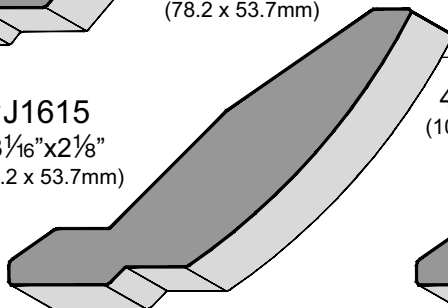

J382
2"x5"
(50.8 x 127mm)

J392
2"x3"
(50.8 x 76.2mm)

J841
3³/₈"x5⁹/₁₆"
(86.2 x 141.3mm)

J1484
5¹⁵/₁₆"x5¹⁵/₁₆"
(150.7 x 150.7mm)

J1613
3¹/₁₆"x1⁷/₁₆"
(78.3 x 36.4mm)

*J1612
3¹/₁₆"x2¹/₈"
(78.2 x 53.7mm)

J1859
2⁷/₈"x1⁵/₈"
(73.6 x 41.9mm)

*J1154
3¹/₁₆"x1⁷/₁₆"
(78.3 x 36.4mm)

*J1155
3¹/₁₆"x2¹/₈"
(78.2 x 53.7mm)

J1611
4³/₁₆"x2⁷/₈"
(106.5 x 73mm)

J1616
3¹/₁₆"x1⁷/₁₆"
(78.3 x 36.4mm)

J1615
3¹/₁₆"x2¹/₈"
(78.2 x 53.7mm)

J1614
4³/₁₆"x2⁷/₈"
(106.5 x 73mm)

*J1075
4³/₁₆"x2⁷/₈"
(106.5 x 73mm)

WOOD PRODUCTS

WOOD MOLDINGS - Crown Molding

WOOD PRODUCTS
2 Wood Moldings

**J528
 & J532**
 4½"x6"
 (114.3 x 152.4mm)

***J123**
 3⅛"x3½"
 (79.4 x 88.9mm)

***J124**
 2⅛"x3½"
 (54 x 88.9mm)