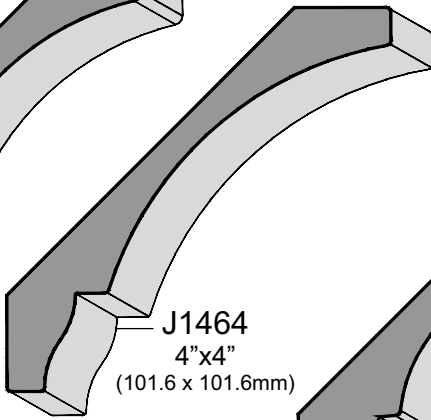

J253
2¹/₁₆"x2¹/₁₆"
(68.7 x 68.3mm)

J893
3¹/₈"x2¹⁵/₁₆"
(79.1 x 73.9mm)

J1386
2"x2"
(50.8 x 50.8mm)

J892
1³/₁₆"x2¹³/₁₆"
(30.5 x 71mm)

J1254
2⁵/₁₆"x2⁵/₈"
(58.9 x 67.4mm)

J882
3"x3"
(76.2 x 76.2mm)

J670
3⁵/₈"x3⁵/₈"
(92 x 92mm)

J1387
3³/₄"x3³/₄"
(95.3 x 95.3mm)

J013
2¹/₄"x2³/₄"
(57.5 x 70.2mm)

*J811
1²/₂"x1¹/₁₆"
(12.7 x 17.5mm)

*J810
9¹/₁₆"x1¹/₈"
(14.3 x 28.6mm)

J1274
9¹/₁₆"x1"
(14.1 x 25.9mm)

J223
3⁴/₄"x3⁴/₄"
(18.8 x 18.8mm)

J891
1²/₂"x1"
(12.4 x 25.3mm)

WOOD PRODUCTS

WOOD MOLDINGS - Crown Molding

2 WOOD PRODUCTS
Wood Moldings

*J887
1 1/8" x 1 1/8"
(28.8 x 28.8mm)

*J008
1 5/16" x 1 3/4"
(32.9 x 44.6mm)

*J807
1 1/8" x 1 13/16"
(28.3 x 46.7mm)

J1194
1 5/8" x 2 13/16"
(42 x 71.6mm)