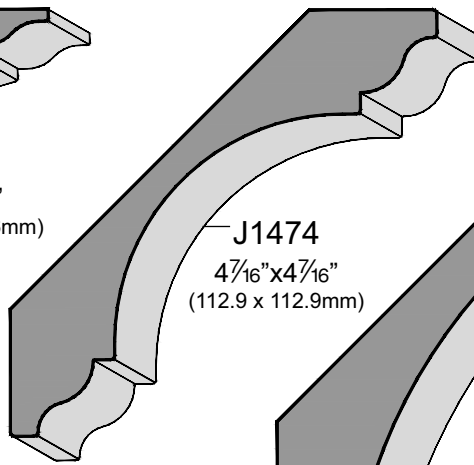

J253
2¹/₁₆"x2¹/₁₆"
(68.7 x 68.3mm)

J893
3¹/₈"x2¹⁵/₁₆"
(79.1 x 73.9mm)

J1386
2"x2"
(50.8 x 50.8mm)

J892
1³/₁₆"x2¹³/₁₆"
(30.5 x 71mm)

J1254
2⁵/₁₆"x2⁵/₈"
(58.9 x 67.4mm)

J882
3"x3"
(76.2 x 76.2mm)

J670
3⁵/₈"x3⁵/₈"
(92 x 92mm)

J1387
3³/₄"x3³/₄"
(95.3 x 95.3mm)

J013
2¹/₄"x2³/₄"
(57.5 x 70.2mm)

*J811
1²/₂"x1¹/₁₆"
(12.7 x 17.5mm)

*J810
9¹/₁₆"x1¹/₈"
(14.3 x 28.6mm)

J1274
9¹/₁₆"x1"
(14.1 x 25.9mm)

J223
3⁴/₄"x3⁴/₄"
(18.8 x 18.8mm)

J891
1²/₂"x1"
(12.4 x 25.3mm)

WOOD PRODUCTS

WOOD MOLDINGS - Crown Molding

2 WOOD PRODUCTS
Wood Moldings

*J887
1 1/8" x 1 1/8"
(28.8 x 28.8mm)

*J008
1 5/16" x 1 3/4"
(32.9 x 44.6mm)

*J807
1 1/8" x 1 13/16"
(28.3 x 46.7mm)

J1194
1 5/8" x 2 13/16"
(42 x 71.6mm)