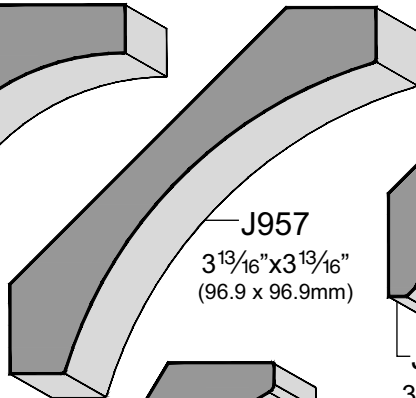

J253
2¹/₁₆"x2¹/₁₆"
(68.7 x 68.3mm)

J893
3¹/₈"x2¹⁵/₁₆"
(79.1 x 73.9mm)

J1386
2"x2"
(50.8 x 50.8mm)

J892
1³/₁₆"x2¹³/₁₆"
(30.5 x 71mm)

J1254
2⁵/₁₆"x2⁵/₈"
(58.9 x 67.4mm)

J882
3"x3"
(76.2 x 76.2mm)

J670
3⁵/₈"x3⁵/₈"
(92 x 92mm)

J1387
3³/₄"x3³/₄"
(95.3 x 95.3mm)

J013
2¹/₄"x2³/₄"
(57.5 x 70.2mm)

*J811
1²/₂"x1¹/₁₆"
(12.7 x 17.5mm)

*J810
9¹/₁₆"x1¹/₈"
(14.3 x 28.6mm)

J1274
9¹/₁₆"x1"
(14.1 x 25.9mm)

J223
3⁴/₄"x3⁴/₄"
(18.8 x 18.8mm)

J891
1²/₂"x1"
(12.4 x 25.3mm)

WOOD PRODUCTS

WOOD MOLDINGS - Crown Molding

2 WOOD PRODUCTS
Wood Moldings

*J887
1 1/8" x 1 1/8"
(28.8 x 28.8mm)

*J008
1 5/16" x 1 3/4"
(32.9 x 44.6mm)

*J807
1 1/8" x 1 13/16"
(28.3 x 46.7mm)

J1194
1 5/8" x 2 13/16"
(42 x 71.6mm)