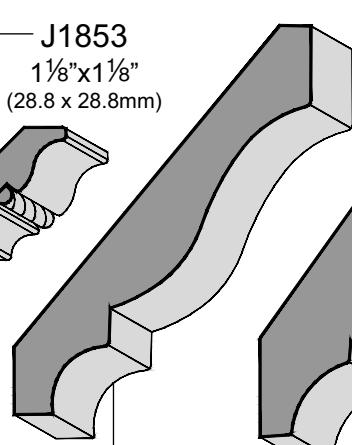

J694
2 15/16" x 4 9/16"
(75.2 x 115.4mm)

J836
3 1/8" x 4 1/16"
(79.3 x 102.9mm)