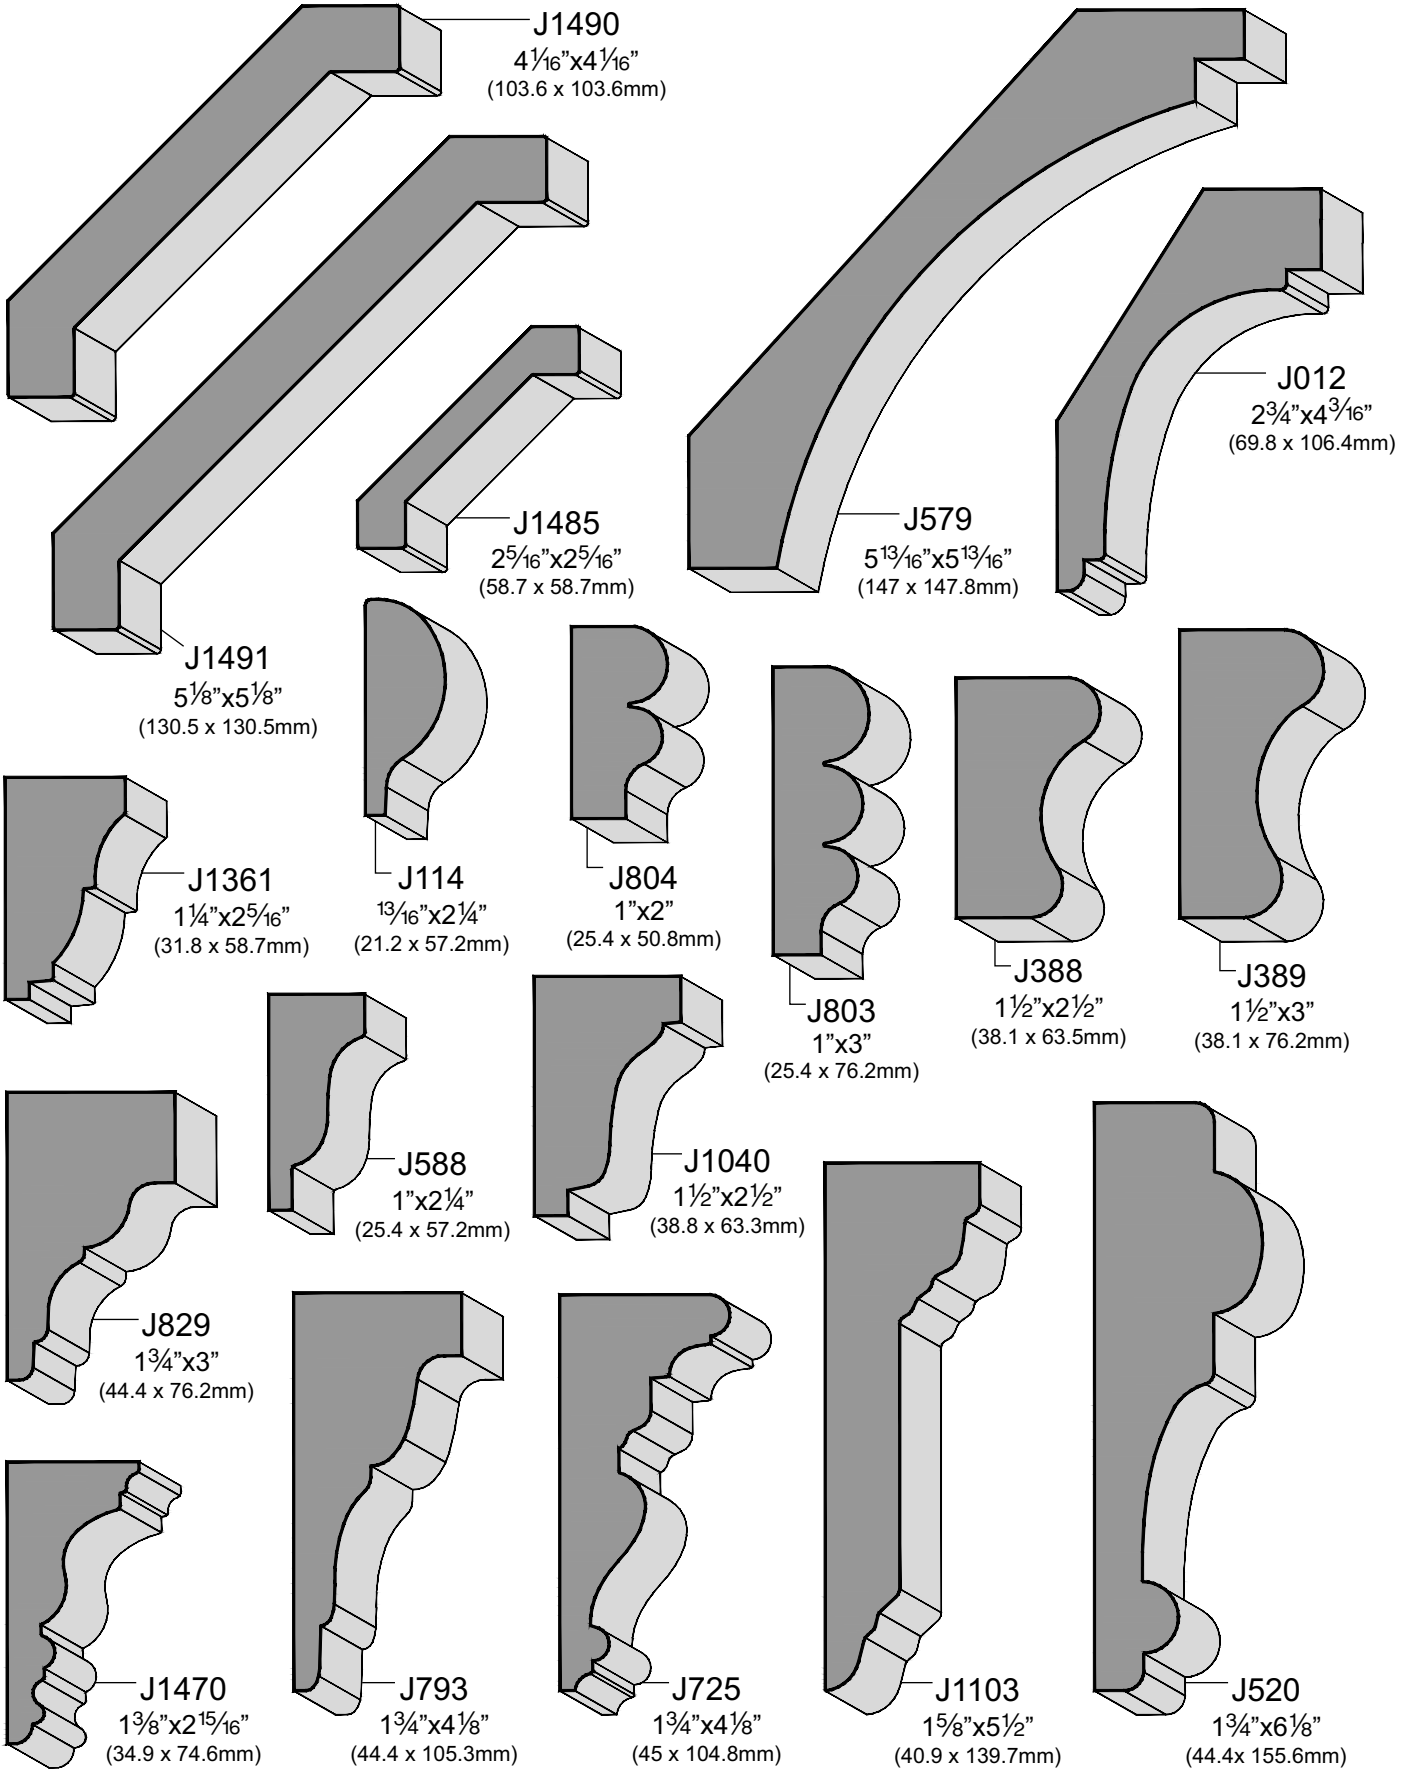

*J1075
4³/₁₆"x2⁷/₈"
(106.5 x 73mm)

WOOD PRODUCTS

WOOD MOLDINGS - Crown Molding

WOOD PRODUCTS
2 Wood Moldings

**J528
 & J532**
 4½"x6"
 (114.3 x 152.4mm)

***J123**
 3⅛"x3½"
 (79.4 x 88.9mm)

***J124**
 2⅛"x3½"
 (54 x 88.9mm)