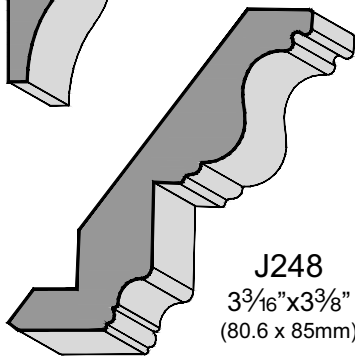

J248
3⅜"x3⅜"
(80.6 x 85mm)