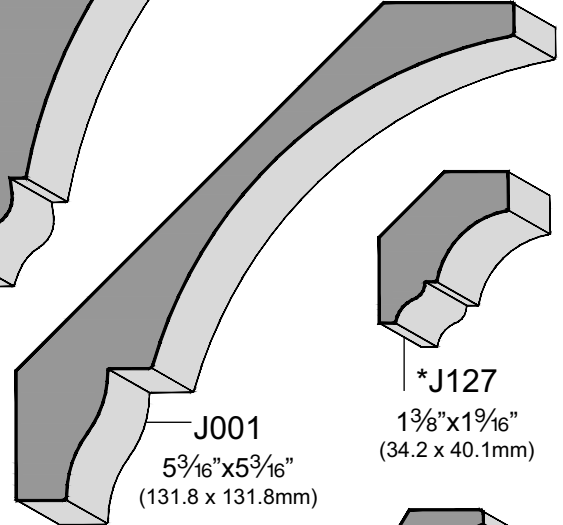

J253
2¹/₁₆"x2¹/₁₆"
(68.7 x 68.3mm)

J893
3¹/₈"x2¹⁵/₁₆"
(79.1 x 73.9mm)

J1386
2"x2"
(50.8 x 50.8mm)

J892
1³/₁₆"x2¹³/₁₆"
(30.5 x 71mm)

J1254
2⁵/₁₆"x2⁵/₈"
(58.9 x 67.4mm)

J882
3"x3"
(76.2 x 76.2mm)

J670
3⁵/₈"x3⁵/₈"
(92 x 92mm)

J1387
3³/₄"x3³/₄"
(95.3 x 95.3mm)

J013
2¹/₄"x2³/₄"
(57.5 x 70.2mm)

*J811
1²/₂"x1¹/₁₆"
(12.7 x 17.5mm)

*J810
9¹/₁₆"x1¹/₈"
(14.3 x 28.6mm)

J1274
9¹/₁₆"x1"
(14.1 x 25.9mm)

J223
3⁴/₄"x3⁴/₄"
(18.8 x 18.8mm)

J891
1²/₂"x1"
(12.4 x 25.3mm)

WOOD PRODUCTS

WOOD MOLDINGS - Crown Molding

2 WOOD PRODUCTS
Wood Moldings

*J887
1 1/8" x 1 1/8"
(28.8 x 28.8mm)

*J008
1 5/16" x 1 3/4"
(32.9 x 44.6mm)

*J807
1 1/8" x 1 13/16"
(28.3 x 46.7mm)

J1194
1 5/8" x 2 13/16"
(42 x 71.6mm)