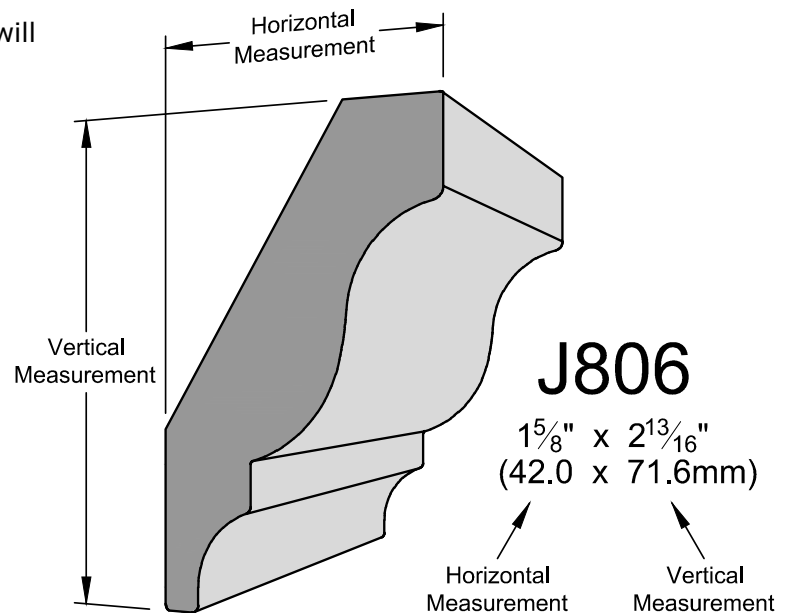

Measurements:

Please use the following diagram to interpret molding measurements supplied.

Architrave Molding

2 WOOD PRODUCTS
Wood Moldings

J977
1 1/16" x 3 3/4"
(26.6 x 95.3mm)

J522
1 1/16" x 3 1/2"
(26.6 x 89.5mm)